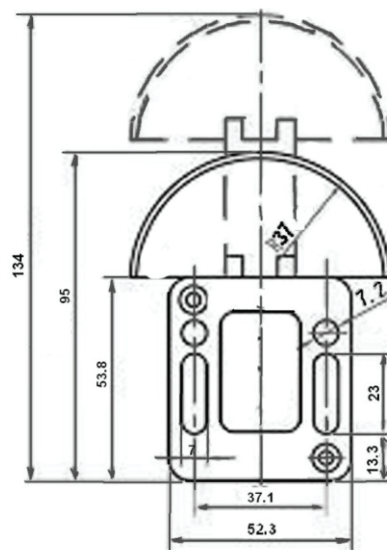

Finer Power Transmissions stocks a range of light load spring box tensioners.

Light Load Type

PART	PITCH		
	3/8"	1/2"	5/8"
	L-06-1	L-08-1	L-10-1

Arch profiles made of UHMW, PE
Max load (25C) 130N